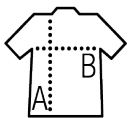

Quality

POLYESTER PIQUÉ 180
100% polyester

Style

Available sizes

Sizes	S	M	L	XL	XXL
A/B	63/42	65/45	67/48	69/51	71/54

Available colours

Packaging

 Carton size : 56 x 39 x 35 cm