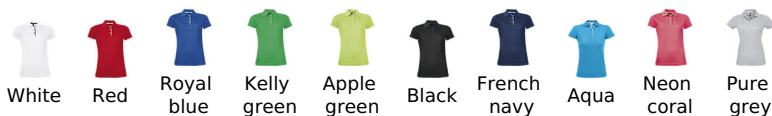

Quality

POLYESTER PIQUÉ 180
100% polyester

Style

Available sizes

Sizes	S	M	L	XL	XXL
A/B	63/42	65/45	67/48	69/51	71/54

Available colours

Packaging

 Carton size : 56 x 39 x 35 cm