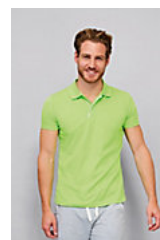

Quality

POLYESTER PIQUÉ 180
100% polyester

Style

Available sizes

Sizes	S	M	L	XL	XXL
A/B	63/42	65/45	67/48	69/51	71/54

Available colours

Packaging

 Carton size : 56 x 39 x 35 cm

 Weight per carton : 9.00 kg

Related products

SOL'S PERFORMER MEN
01180