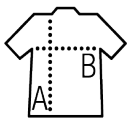

Quality

Style

Set in sleeves
Elastane rib on hem and cuffs
Tone on tone knitted placket with buttons
Fully fashioned armholes
Spare button on the inside seam

Available sizes

Sizes	S	M	L	XL	XXL	3XL
A/B	68/50	70/53	72/56	74/59	76/62	78/65

Available colours

Red

Black

Navy

Medium grey

Packaging

Carton size : 55 x 37 x 26 cm

Weight per carton : 0.00 kg